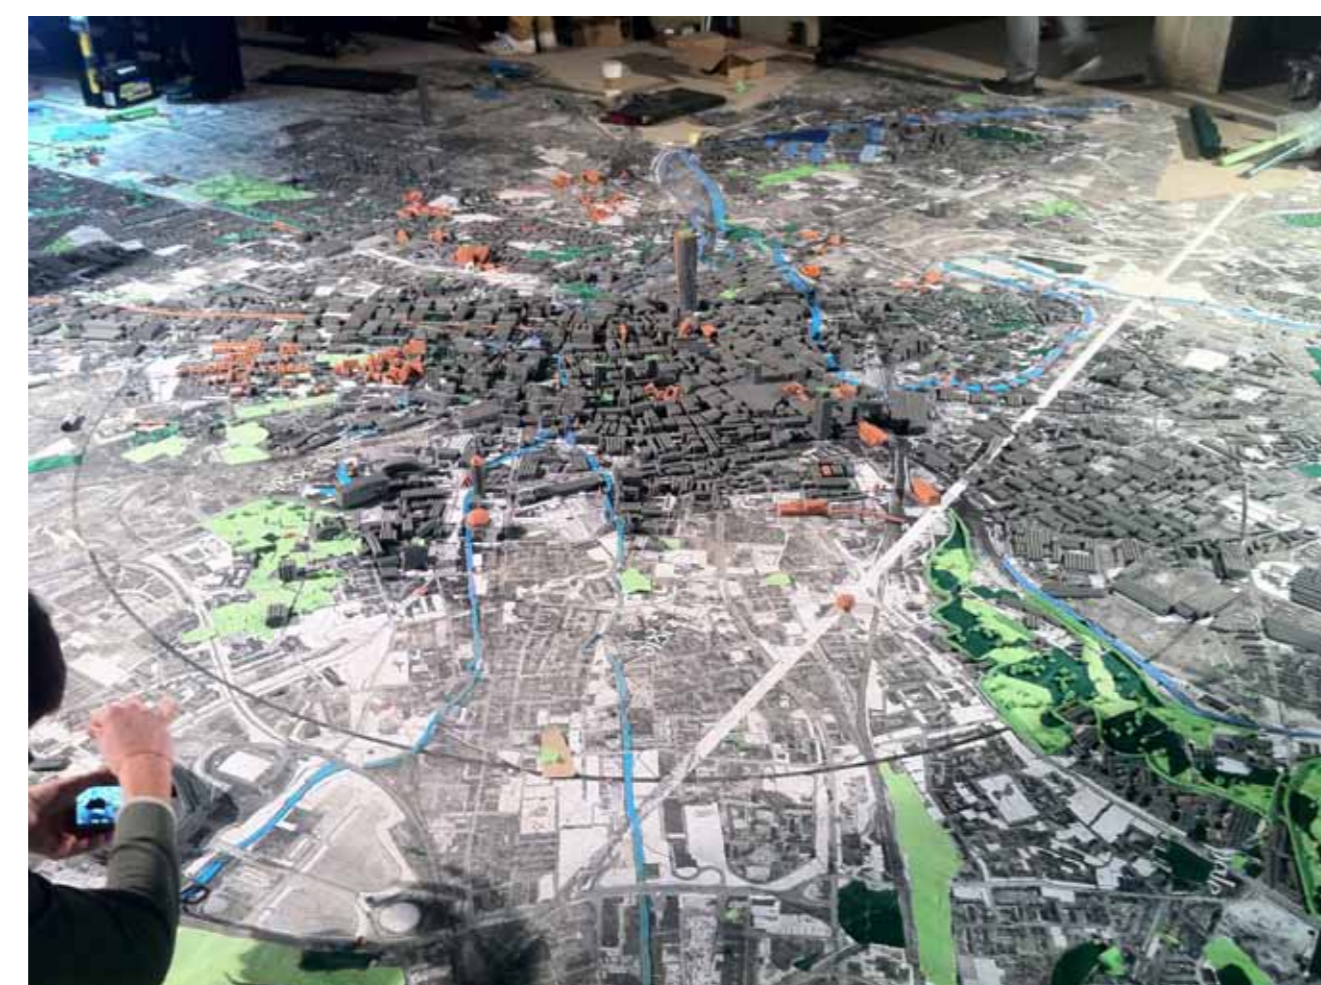

City in Country

Model in the country:
A performative scale model exploring and revealing hidden stories from an Offenbach block. The model would be exhibited at various allotment sites in and around Frankfurt / Offenbach

Country in City

Shed in the city:
A series of storytelling performances exploring tales from the county. All delivered within a portable shed.

London Fields Ghetto Model, 1994

'Wasn't built in a day' Manchester, 2013